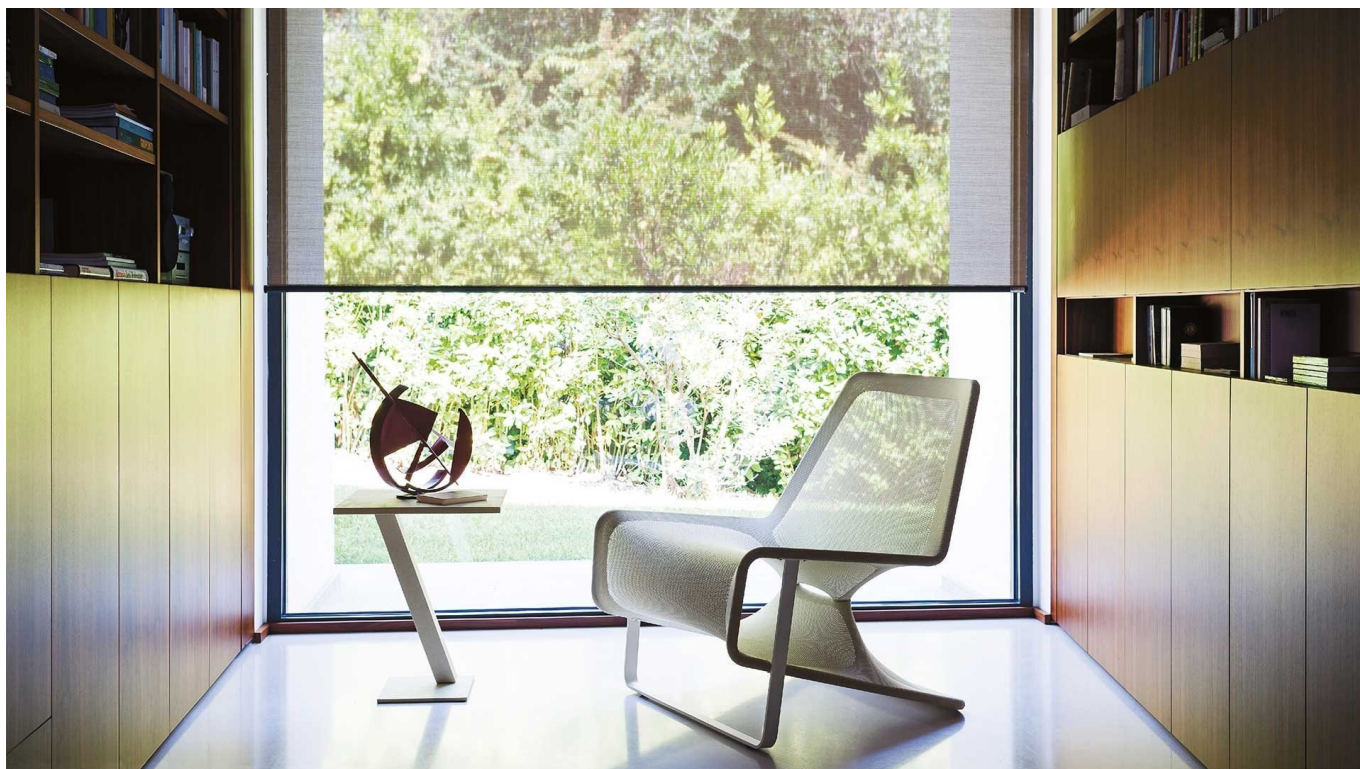

DESALTO

Aria

Atelier oï · 2019

Aria is a long chair with an ethereal and delicate, almost immaterial silhouette. It is composed of an extremely resistant and elastic mesh that wraps the metal frame in tubular steel like a sock, offering a wide seat without the traditional padding.

Pouff

width 80,5 cm
depth 52 cm
total height 42 cm

Finishing

Tessuto Elastico

Elastic Net

S10
CENERE

S11 NOTTE

S12 BEIGE