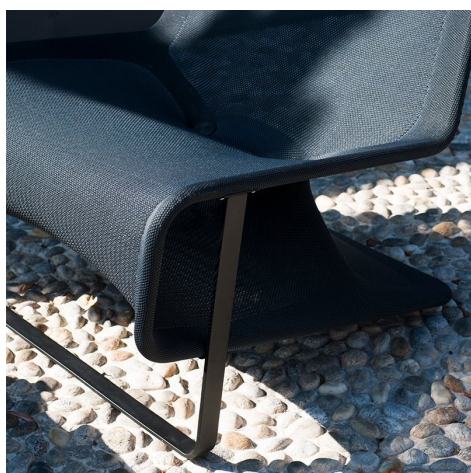

DESALTO

Aria

Atelier oï · 2019

Aria is a long chair with an ethereal and delicate, almost immaterial silhouette. It is composed of an extremely resistant and elastic mesh that wraps the metal frame in tubular steel like a sock, offering a wide seat without the traditional padding.

Pouff

width 80,5 cm
depth 52 cm
total height 42 cm

Finishing

Tessuto Elastico

Elastic Net

S10
CENERE

S11 NOTTE

S12 BEIGE