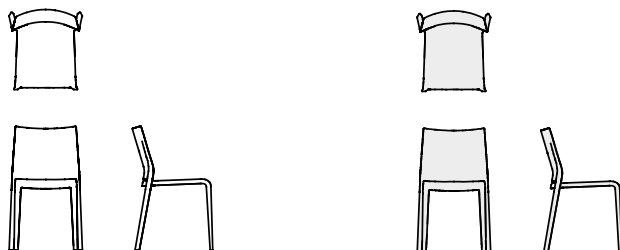

DESALTO

Lisbona + Riga

Pocci + Dondoli · 2008 / 2009

Cross-fertilisations between the Lisbona chair, skilfully upholstered in cowhide, “cuoietto”, leather or eco-leather, and the Riga, comfortable, light, stackable and sophisticated in every detail. Pocci + Dondoli create a fusion project.

+61 8 9389 6669
info@henriliving.com.au
245 Stirling Hwy, Claremont WA 6010
www.henriliving.com.au

Henri

Available models

Riga: Stacking chair made of polypropylene reinforced with anti-UV stabilized fibreglass, realized with air moulding technology, suitable for outdoor use.

Lisbona: Not stackable chair, with hand-sewed covering in cow hide, cuoietto, leather and ecoleather, and structure of polypropylene reinforced with fibre glass. Available in all the colours of our collection.

Riga

width 47 cm
depth 52 cm
total height 80 cm
seat height 46 cm

Lisbona

width 47 cm
depth 52,5 cm
total height 81 cm
seat height 48 cm

Finishing

Riga

Polypropylene

F18 BIANCO