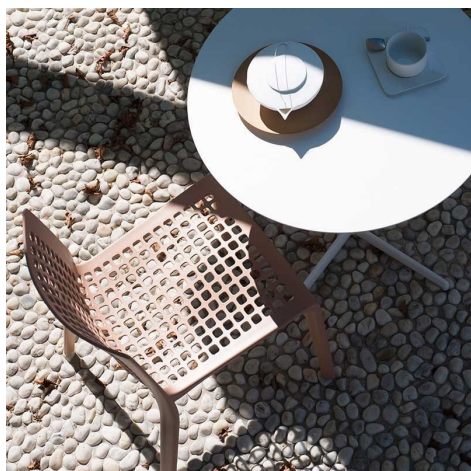

+61 8 9389 6669
info@henriliving.com.au
245 Stirling Hwy, Claremont WA 6010
www.henriliving.com.au

Henri