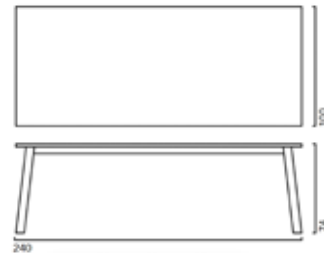

Oxton 240

Solid wood frame. Wooden top.

Table

Frame: Solid wood frame. Wooden top or laminate on request. Surface in wood, flat sliced veneers.

Gliders: Standard felt gliders.

Country of origin: Made in Italy.

Designer: Enrico Franzolini

Year: 1997

Version: Table

Destination: Hospitality; Living

Frame

71

75

7K

74

79

72

WHI

GYD

GYL

Top

71

75

7K

74

79

72

Fenix

OPTIONS

Cable box
black

Cable box
aluminium

DUO USBx2 +
Shucko plug