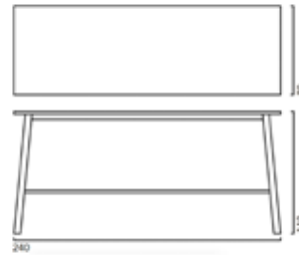

High table

Frame: Solid wood frame. Wooden top or laminate on request. Surface in wood, flat sliced veneers.

Footrest: Footrest in steel.

Gliders: Standard felt gliders.

Country of origin: Made in Italy.

Designer: Enrico Franzolini