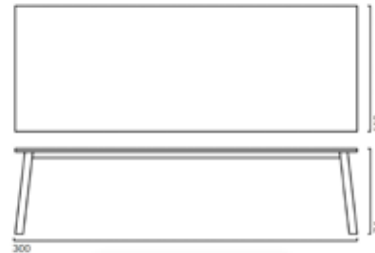

Frame: Solid wood frame. Wooden top or laminate on request. Surface in wood, flat sliced veneers.

Gliders: Standard felt gliders.

Country of origin: Made in Italy.