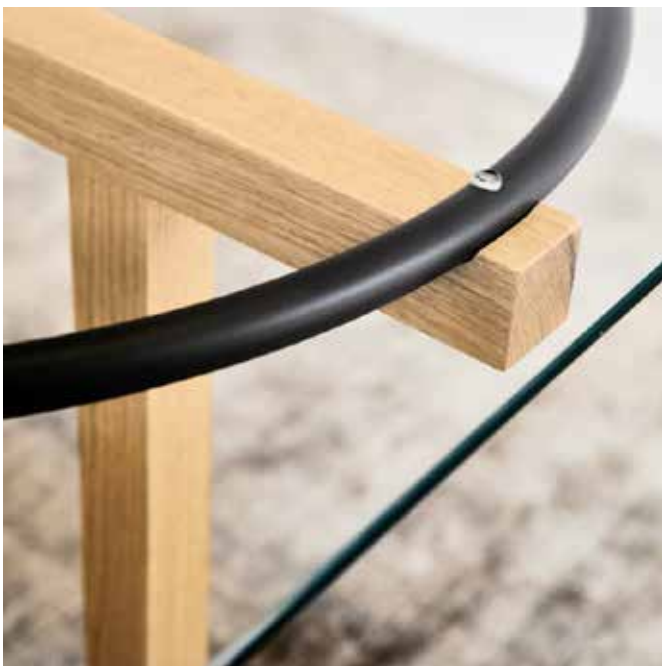

MIMICO TABLE

CRASSEVIG

DESIGNER: ITCH STUDIO

CRASSEVIG

A table with a multiple identity, for living spaces, meeting areas and lounges. The table, available both in the standard version and as a coffee table, features a frame that combines wood and metal, completed with a top in different finishes - glass, wood and Fenix.