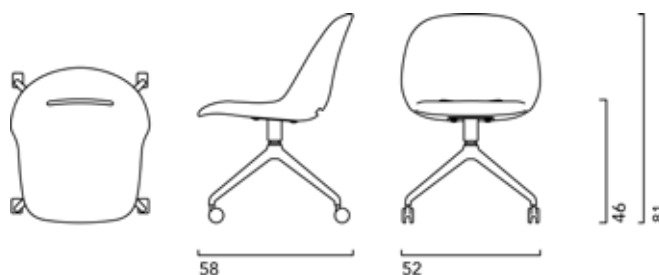

Frame

AL

V01

V02

Upholstery

COM

START

Advantage, Main Line Flex, Main Line Plus

A

Remix, Blazer, Ginkgo, Magic

B

Topia

C

Canari, Hallingdøl, Rimo, Steelcut, Tonus

D

Divina, Divina Melange

L1

Leather

LE

Leather first grain

Optional finishings

V03

V10

V11

V12

V14

OPTIONS

Premium wheels PB black

Premium wheels PB aluminium

Premium wheels PB white

Metal optional colors (min. 12)