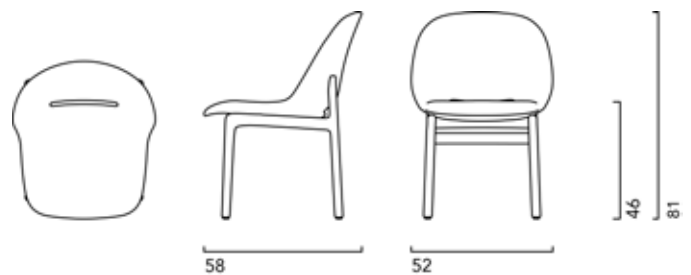

Code: TUSP--W

Designer: Samuel Wilkinson

Year: 2021

Version: Armchair

Destination: Hospitality; Smart Office; Living

Frame: 4W Four legs base in solid wood, oak.

Shell: Shell in injected flame-retardant foam over internal steel frame.

Upholstery: Upholstery available in fabric, faux leather or leather. FU fully upholstered.

Gliders: Standard high density polyethylene gliders NAPL, optional felt gliders NAFE on request.

Certifications: FSC 100%.

Country of origin: Made in Italy.