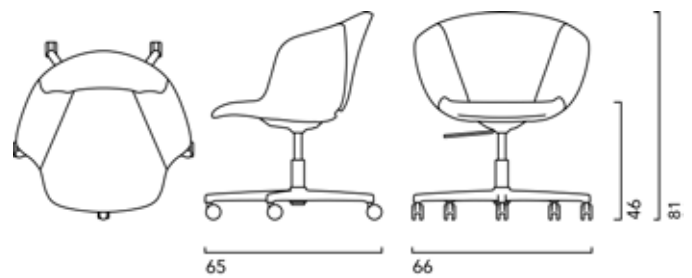

Frame

AL

V02

Upholstery

COM

A
Remix, Blazer,
Gingko, Magic

B
Topia

C
Carnet, Hallingdøl,
Rino, Steelcut,
Tonus

D
Divina, Divina
Melange

L1
Leather

LE
Leather first
grain

OPTIONS

Premium
wheels SW
aluminium

Premium
wheels SW
black