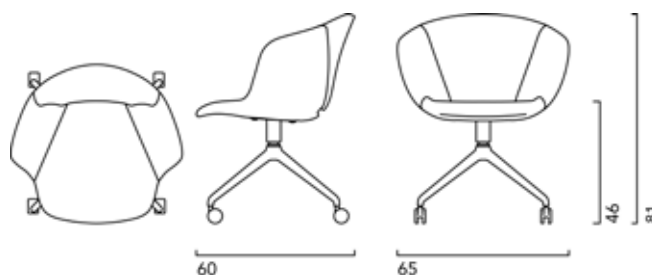

Frame

AL

V01

V02

Upholstery

COM

START

Advantage, Main Line Flex, Main Line Plus

A

Remix, Blazer, Gingko, Magic

B

Topia

C

Canari, Hallingdøl, Rimo, Steelcut, Tonus

D

Divina, Divina Melange

L1

Leather

LE

Leather first grain

Optional finishings

V03

V10

V11

V12

V14

OPTIONS

Premium wheels PB black

Premium wheels PB aluminium

Premium wheels PB white

Metal optional colors (min. 12)