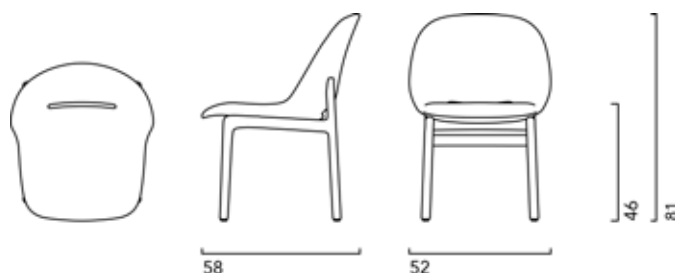

Frame

71

74

72

Upholstery

COM

Advantage, Main Line Flex, Main Line Plus

Remix, Blazer, Gingko, Magic

Topia

Canas, Hallingdal, Rino, Steelcut, Tonus

Divina, Divina Melange

Leather

Leather first grain

Optional finishings

75

7K

79

WHI

GYD

GYL

OPTIONS

Plastic gliders NAPL (standard)

Felt gliders NAFE

Felt gliders SCFE

Wood optional colors (min.12)

Wood stained COM (min.12)