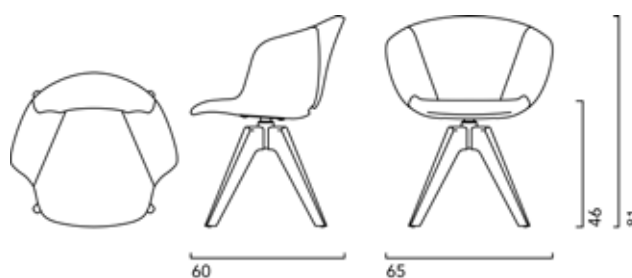

Frame

71

74

72

Upholstery

COM

Advantage, Main Line Flex, Main Line Plus

Remix, Blazer, Gingko, Magic

Topia

Canas, Hallingdal, Rino, Steelcut, Tonus

Divina, Divina Melange

Leather

Leather first grain

Optional finishings

75

7K

79

WHI

GYD

GYL

OPTIONS

Plastic gliders NAPL (standard)

Felt gliders NAFE

Wood optional colors (min.12)

Wood stained COM (min.12)