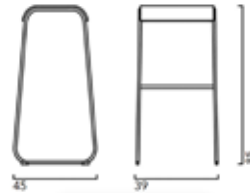

**Gliders:** Standard high density polyethylene gliders FIPL.

**Stackability:** Not stackable.

**Certifications:** FSC 100%.

**Height for tops H110-115cm:**

**Code:** LINH82S

**Designer:** Guggenbichler Design