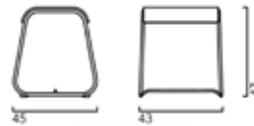

Frame

V01

V02

Shell

71

74

72

WHI

GYD

GYL

DES

RBR

YSN

AZU

GFO

PNK

PND

BLN

GML

Upholstery

COM

START

Advantage, Main Line Flex, Main Line Plus

A

Remix, Blazer, Gingko, Magic

B

Topia

C

Canas, Hallingdøl, Rimo, Steelcut, Tonus

D

Divina, Divina Melange

L1

Leather

LE

Leather first grain

Optional finishings

CH

V03

V10

V11

V12

V14