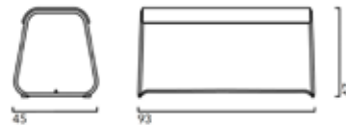

**Certifications:** FSC 100%.

**Stackability:** Not stackable.

**Certifications:** FSC 100%.

**Code:** LINB--S

**Designer:** Guggenbichler Design

**Year:** 2015

**Version:** Bench with sled base

**Destination:** Educational;Hospitality;Smart Office