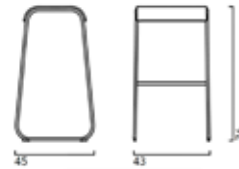

**Stackability:** Not stackable.

**Certifications:** FSC 100%.

**Heigh for tops H100-105cm:**

**Code:** LINH73S

**Designer:** Guggenbichler Design

**Year:** 2015

**Version:** Stool

**Destination:** Educational;Hospitality;Smart Office