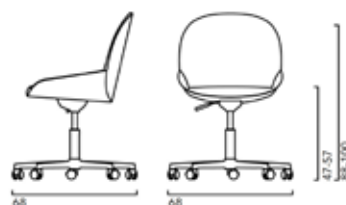

Frame: SW Swivel base in die-cast aluminum on five castors. Adjustable height with gas spring on five castors. Powdercoated or polished finishing.

Shell: Shell in soft polyurethane with internal plywood frame.

Upholstery: Upholstery available in fabric, faux leather or leather. FU fully upholstered.

Wheels: Reinforced copolymer soft treads wheels without safety brake.

Country of origin: Made in Italy.