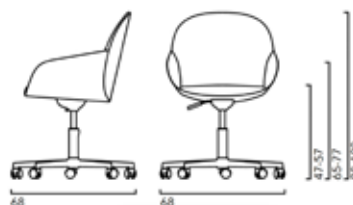

Frame: SW Swivel base in die-cast aluminum on five castors. Adjustable height with gas spring on five castors. Powdercoated or polished finishing.

Shell: Shell in injected flame-retardant foam over internal steel frame.

Upholstery: Upholstery available in fabric, faux leather or leather. FU fully upholstered. Upholstery available in fabric, faux leather or leather. FU fully upholstered.

Wheels: Reinforced copolymer soft treads wheels without safety brake.

Country of origin: Made in Italy.