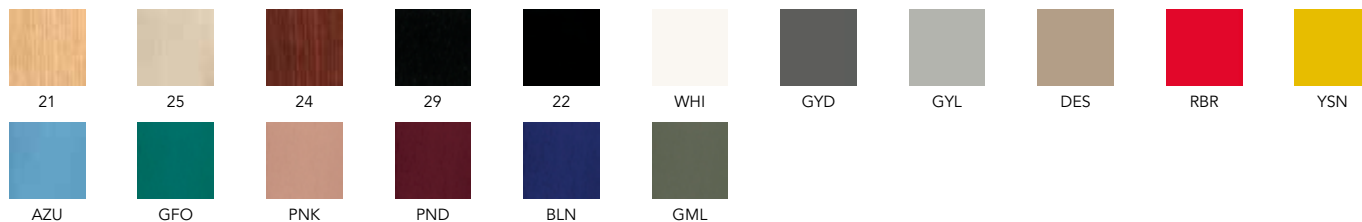

**Height for tops:** H90-95cm.

**Code:** BERH65W

**Designer:** Samuel Wilkinson

**Year:** 2018

**Version:** Wooden stool without backrest

**Destination:** Hospitality;Living

### Optional finishings