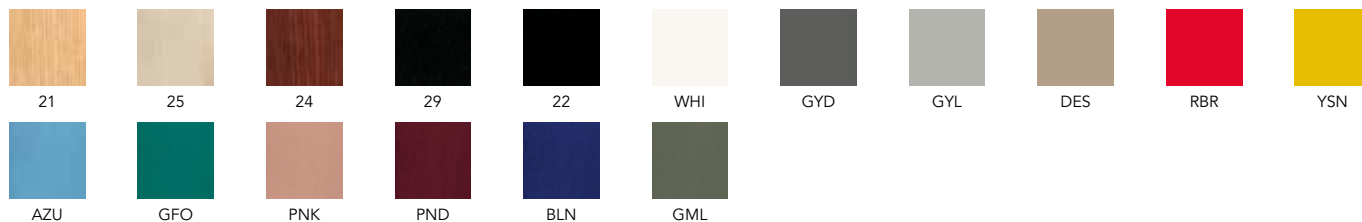

**Height for tops:** H100-105cm.

**Code:** BERH73W

**Designer:** Samuel Wilkinson

**Year:** 2018

**Version:** Wooden stool without backrest

**Destination:** Hospitality;Living

### Optional finishings