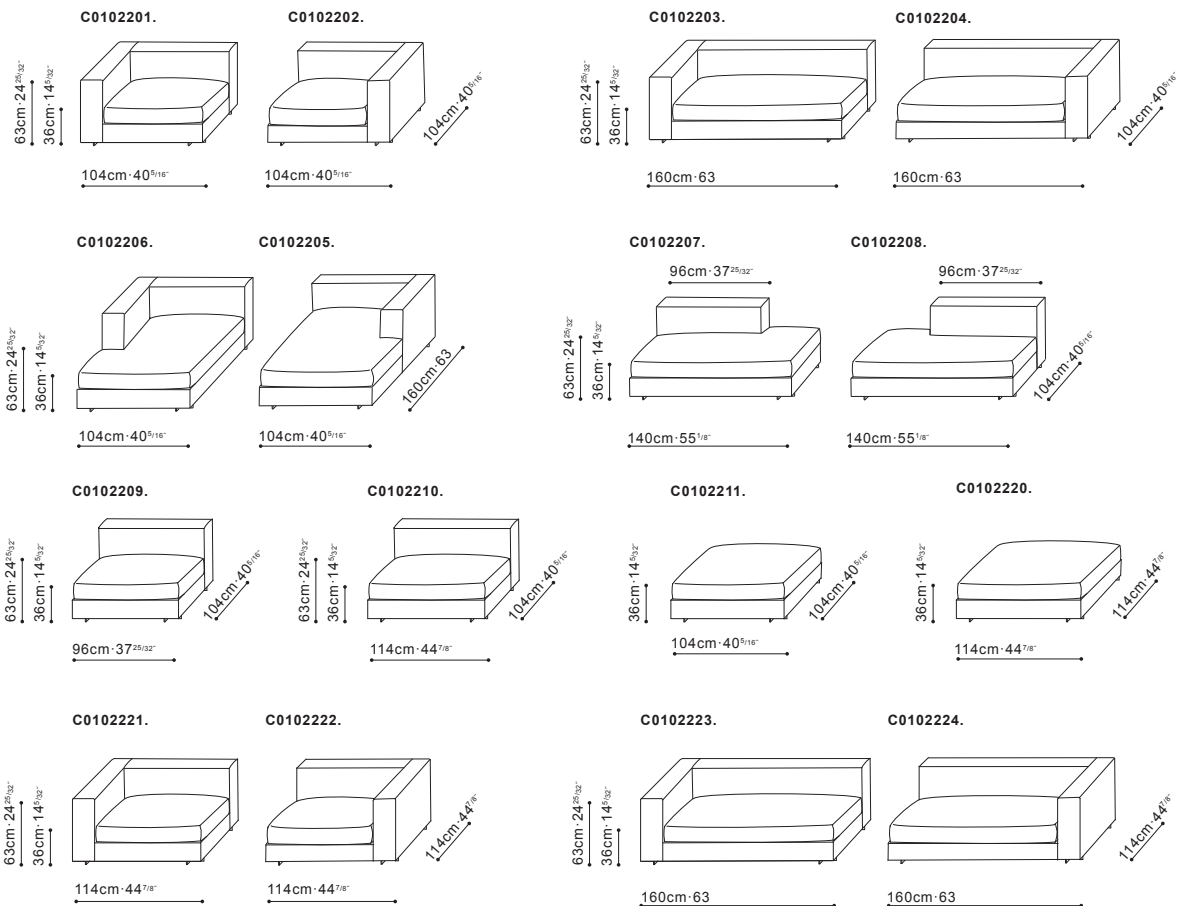

ELEMENTS

CLAREMONT SHOWROOM

204 Stirling Highway
Claremont 6010
+61 8 9389 6669
camliving.com.au