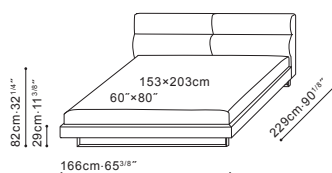

QUEEN

C03C0503.