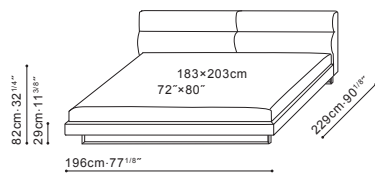

KING

C03C0505.