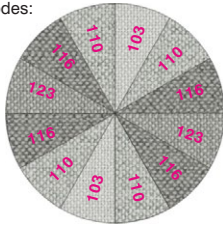

grigio chiaro
light grey
gris clair
hellgrau

Colors codes:
103
110
116
123