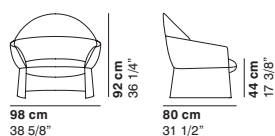

- cat. maxi DIVINA 3
- cat. lux LUX 1
- cat. lux LUX 2
- cat. imperial IMPERIAL 1
- cat. imperial IMPERIAL 2
- cat. special DROP

cod. 1150 / high armchair with legs

cod. 1151 / low armchair with legs

cod. 1152 / high armchair with uph. base