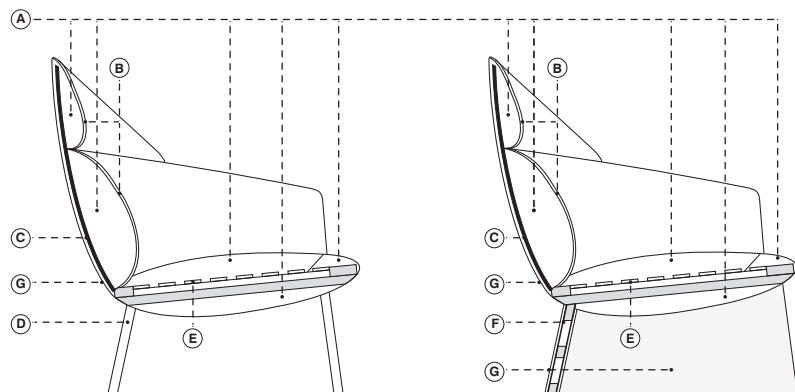

Legs

Upholstered base

- Legno massiccio di faggio
- A. Poliuretano espanso ignifugo indeformabile a quote differenziate
- B. Fibra di poliestere
- C. Vetroresina
- D. Acciaio verniciato
- E. Cinghie elastiche ad alta densità
- F. Pannello di masonite
- G. Rivestimento fisso in tessuto o pelle

- Solid beech
- A. Flame-retardant undeformable polyurethane foam of different densities
- B. Polyester fibers
- C. Fibreglass
- D. Lacquered steel
- E. High density elastic straps
- F. Masonite panels
- G. Fixed upholstery in fabric or leather

- Bois de hêtre massif
- A. Mousse polyuréthane expansé ignifuge indéformable à épaisseurs différenciées
- B. Fibre de polyester
- C. Fibre de verre
- D. Acier laqué
- E. Sangles élastiques
- F. Panneau de particules
- G. Revêtement pas déhoussable en tissu ou cuir

- Massiveholz aus Buche
- A. Feuerfesterformbeständige Polyurethanschaum in unterschiedlicher Dichte
- B. Polyester
- C. Glasfaserkunststoff
- D. Lackierter Stahl
- E. Elastischen Gurtbändern
- F. Holzfaserplatte
- G. Unabziehbarer Bezug aus Stoff oder Leder

Note · Notes · Annotation · Anmerkung

- Basi personalizzabili con tinta cliente
- Cuscini extra disponibili
- COM: tessuto cliente (tinta unita e h. 140 cm.) - campione richiesto
- COL: pelle cliente - campione richiesto
- CAT. SPECIAL: prezzo e disponibilità su richiesta

- Bases customizable with customer's colors on request
- Extra cushions available
- COM: client's fabric (plain colour and width 140 cm.) - sample required
- COL: client's leather - sample required
- CAT. SPECIAL: price and availability upon request

- Piètements personnalisable avec coloris du client sur demande
- Autres coussins disponibles
- COM: tissu fourni (couleur unie et hauteur 140 cm.) - échantillon nécessaire
- COL: cuir fourni - échantillon nécessaire
- CAT. SPECIAL: prix et disponibilité sur demande

- Gestell in Kundenfarben auf Anfrage verfügbar
- Weitere Kissen verfügbar
- COM: Kundenstoff (einfarbig und Breite 140 cm.) - Stoffmuster nötig
- COL: Kundenleder - Ledermuster nötig
- CAT. SPECIAL: Preis und Verfügbarkeit auf Anfrage

Finitura base · Base finish · Finition de piètement · Gestell Ausführung

Aavorio
Ivory
Ivoire
Elfenbein

Fango
Mud
Boue
Schlamm

Prugna
Plum
Prune
Pflaume

Nero pece
Pitch black
Poix noir
Pech Schwarz

Rivestimenti consigliati · Recommended coverings · Revêtements conseillées · Empfohlene Bezüge

- cat. A XTREME
- cat. A STEP
- cat. A CRAZY
- cat. B SILVERTEX
- cat. B SAMAR
- cat. B FAME
- cat. B MAIN LINE FLAX

- cat. C TREND
- cat. C DEANS
- cat. super REMIX 3
- cat. super CAPTURE
- cat. super BREEZE FUSION
- cat. extra MOLLY
- cat. extra RIME

- cat. extra STEELCUT TRIO 3
- cat. extra COLLINE
- cat. extra OPERA
- cat. extra DANTE
- cat. extra MOSAIC 2
- cat. maxi HALLINGDAL 65
- cat. maxi COMFORT

- cat. maxi DIVINA 3
- cat. lux LUX 1
- cat. lux LUX 2
- cat. imperial IMPERIAL 1
- cat. imperial IMPERIAL 2
- cat. special DROP

cod. 1150 / high armchair with legs

cod. 1151 / low armchair with legs

cod. 1152 / high armchair with uph. base

cod. 1153 / low armchair with uph. base