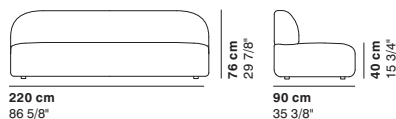

cod. 9000 / armchair

cod. 9001 / 2 seater

cod. 9002 / 2 seater major

cod. 9003 / 3 seater

cod. 9004 / right peninsula

cod. 9005 / left peninsula

cod. 9025 / small right peninsula

cod. 9026 / small left peninsula

cod. 9014 / left element peninsula

cod. 9015 / open element curved 100

290 cm  
114 1/8"

290 cm  
114 1/8"

100 cm  
39 3/8"

R 250 cm  
98 3/8"

95-135 cm  
37 3/8- 53 1/8"

95-135 cm  
37 3/8- 53 1/8"