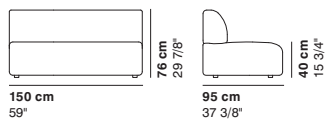

cod. 9007 / element 150