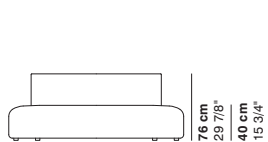

cod. 9014 / left element peninsula

cod. 9015 / open element curved 100

290 cm  
114 1/8"

290 cm  
114 1/8"

100 cm  
39 3/8"

R 250 cm  
98 3/8"

95-135 cm  
37 3/8- 53 1/8"

95-135 cm  
37 3/8- 53 1/8"

cod. 9016 / closed element curved 100

cod. 9017 / open element curved 200

cod. 9018 / closed element curved 200

100 cm  
39 3/8"

200 cm  
78 3/4"

R 250 cm  
98 3/8"

200 cm  
78 3/4"

R 250 cm  
98 3/8"