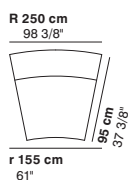

cod. 9014 / left element peninsula

cod. 9015 / open element curved 100

290 cm  
114 1/8"

290 cm  
114 1/8"

100 cm  
39 3/8"

R 250 cm  
98 3/8"

95-135 cm  
37 3/8- 53 1/8"

95-135 cm  
37 3/8- 53 1/8"

cod. 9016 / closed element curved 100

cod. 9017 / open element curved 200

cod. 9018 / closed element curved 200

100 cm  
39 3/8"

200 cm  
78 3/4"

R 250 cm  
98 3/8"

200 cm  
78 3/4"

R 250 cm  
98 3/8"

cod. 9019 / ottoman diam.70

cod. 9020 / ottoman diam.100

cod. 9021 / ottoman diam.130

40 cm  
15 3/4"

Ø 70 cm  
27 1/2"

100 cm  
39 3/8"

Ø 100 cm  
39 3/8"

130 cm  
51 1/8"

Ø 130 cm  
51 1/8"

cod. GUE01 / composition

cod. GUE02 / composition

cod. GUE03 / composition

cod. GUE04 / composition

cod. GUE05 / composition

cod. GUE06 / composition

cod. GUE07 / composition