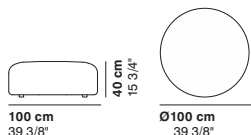

cod. 9014 / left element peninsula

cod. 9015 / open element curved 100

290 cm  
114 1/8"

290 cm  
114 1/8"

100 cm  
39 3/8"

R 250 cm  
98 3/8"

95-135 cm  
37 3/8- 53 1/8"

95-135 cm  
37 3/8- 53 1/8"

cod. 9016 / closed element curved 100

cod. 9017 / open element curved 200

cod. 9018 / closed element curved 200

100 cm  
39 3/8"

200 cm  
78 3/4"

R 250 cm  
98 3/8"

200 cm  
78 3/4"

R 250 cm  
98 3/8"

cod. 9019 / ottoman diam.70

cod. 9020 / ottoman diam.100

cod. 9021 / ottoman diam.130

40 cm  
15 3/4"

Ø 70 cm  
27 1/2"

100 cm  
39 3/8"

Ø 100 cm  
39 3/8"

130 cm  
51 1/8"

Ø 130 cm  
51 1/8"

cod. GUE01 / composition

cod. GUE02 / composition

cod. GUE03 / composition

cod. GUE04 / composition

cod. GUE05 / composition

cod. GUE06 / composition

cod. GUE07 / composition