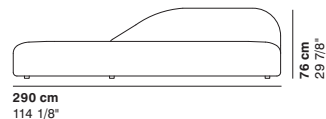

cod. 9000 / armchair

cod. 9001 / 2 seater

cod. 9002 / 2 seater major

cod. 9003 / 3 seater

cod. 9004 / right peninsula

cod. 9005 / left peninsula

cod. 9025 / small right peninsula

cod. 9026 / small left peninsula

cod. 9014 / left element peninsula

cod. 9015 / open element curved 100

290 cm  
114 1/8"

290 cm  
114 1/8"

100 cm  
39 3/8"

R 250 cm  
98 3/8"

95-135 cm  
37 3/8- 53 1/8"

95-135 cm  
37 3/8- 53 1/8"