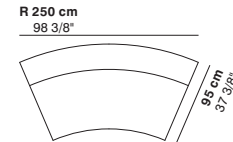

cod. 9014 / left element peninsula

cod. 9015 / open element curved 100

290 cm  
114 1/8"

290 cm  
114 1/8"

100 cm  
39 3/8"

R 250 cm  
98 3/8"

95-135 cm  
37 3/8- 53 1/8"

95-135 cm  
37 3/8- 53 1/8"

cod. 9016 / closed element curved 100

cod. 9017 / open element curved 200

cod. 9018 / closed element curved 200

100 cm  
39 3/8"

200 cm  
78 3/4"

R 250 cm  
98 3/8"

200 cm  
78 3/4"

R 250 cm  
98 3/8"

cod. 9019 / ottoman diam.70

cod. 9020 / ottoman diam.100

cod. 9021 / ottoman diam.130

40 cm  
15 3/4"

Ø 70 cm  
27 1/2"

100 cm  
39 3/8"

Ø 100 cm  
39 3/8"

130 cm  
51 1/8"

Ø 130 cm  
51 1/8"

cod. GUE01 / composition

cod. GUE02 / composition

cod. GUE03 / composition

cod. GUE04 / composition

cod. GUE05 / composition

cod. GUE06 / composition

cod. GUE07 / composition