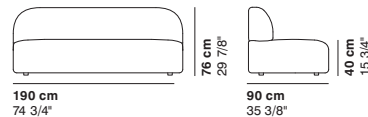

cod. 9000 / armchair

cod. 9001 / 2 seater

cod. 9002 / 2 seater major

cod. 9003 / 3 seater

cod. 9004 / right peninsula

cod. 9005 / left peninsula

cod. 9025 / small right peninsula

cod. 9026 / small left peninsula

cod. 9014 / left element peninsula

cod. 9015 / open element curved 100

290 cm  
114 1/8"

290 cm  
114 1/8"

100 cm  
39 3/8"

R 250 cm  
98 3/8"

95-135 cm  
37 3/8- 53 1/8"

95-135 cm  
37 3/8- 53 1/8"