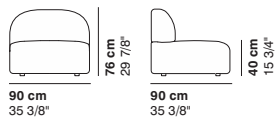

cod. 9000 / armchair