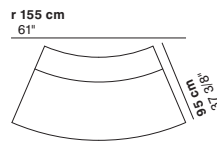

cod. 9014 / left element peninsula

cod. 9015 / open element curved 100

290 cm  
114 1/8"

290 cm  
114 1/8"

100 cm  
39 3/8"

R 250 cm  
98 3/8"

95-135 cm  
37 3/8- 53 1/8"

95-135 cm  
37 3/8- 53 1/8"

cod. 9016 / closed element curved 100

cod. 9017 / open element curved 200

cod. 9018 / closed element curved 200

100 cm  
39 3/8"

200 cm  
78 3/4"

R 250 cm  
98 3/8"

200 cm  
78 3/4"

R 250 cm  
98 3/8"

cod. 9019 / ottoman diam.70

cod. 9020 / ottoman diam.100

cod. 9021 / ottoman diam.130

40 cm  
15 3/4"

Ø 70 cm  
27 1/2"

100 cm  
39 3/8"

Ø 100 cm  
39 3/8"

130 cm  
51 1/8"

Ø 130 cm  
51 1/8"

cod. GUE01 / composition

cod. GUE02 / composition

cod. GUE03 / composition

cod. GUE04 / composition

cod. GUE05 / composition

cod. GUE06 / composition

cod. GUE07 / composition