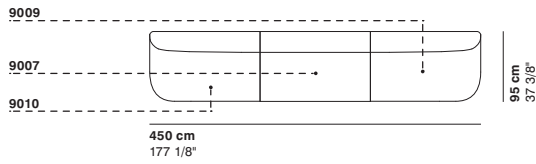

cod. 9014 / left element peninsula

cod. 9015 / open element curved 100

290 cm  
114 1/8"

290 cm  
114 1/8"

100 cm  
39 3/8"

R 250 cm  
98 3/8"

95-135 cm  
37 3/8- 53 1/8"

95-135 cm  
37 3/8- 53 1/8"

cod. 9016 / closed element curved 100

cod. 9017 / open element curved 200

cod. 9018 / closed element curved 200

100 cm  
39 3/8"

200 cm  
78 3/4"

R 250 cm  
98 3/8"

200 cm  
78 3/4"

R 250 cm  
98 3/8"

cod. 9019 / ottoman diam.70

cod. 9020 / ottoman diam.100

cod. 9021 / ottoman diam.130

40 cm  
15 3/4"

Ø 70 cm  
27 1/2"

100 cm  
39 3/8"

Ø 100 cm  
39 3/8"

130 cm  
51 1/8"

Ø 130 cm  
51 1/8"

cod. GUE01 / composition

cod. GUE02 / composition

cod. GUE03 / composition

cod. GUE04 / composition

cod. GUE05 / composition

cod. GUE06 / composition

cod. GUE07 / composition