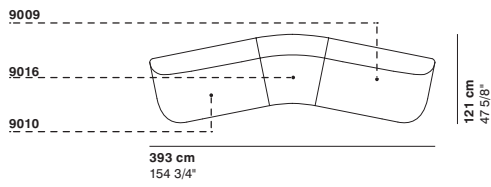

cod. 9014 / left element peninsula

cod. 9015 / open element curved 100

290 cm  
114 1/8"

290 cm  
114 1/8"

100 cm  
39 3/8"

R 250 cm  
98 3/8"

95-135 cm  
37 3/8- 53 1/8"

95-135 cm  
37 3/8- 53 1/8"

cod. 9016 / closed element curved 100

cod. 9017 / open element curved 200

cod. 9018 / closed element curved 200

100 cm  
39 3/8"

200 cm  
78 3/4"

R 250 cm  
98 3/8"

200 cm  
78 3/4"

R 250 cm  
98 3/8"

cod. 9019 / ottoman diam.70

cod. 9020 / ottoman diam.100

cod. 9021 / ottoman diam.130

40 cm  
15 3/4"

Ø 70 cm  
27 1/2"

100 cm  
39 3/8"

Ø 100 cm  
39 3/8"

130 cm  
51 1/8"

Ø 130 cm  
51 1/8"

cod. GUE01 / composition

cod. GUE02 / composition

cod. GUE03 / composition

cod. GUE04 / composition

cod. GUE05 / composition

cod. GUE06 / composition

cod. GUE07 / composition