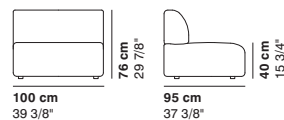

cod. 9006 / element 100