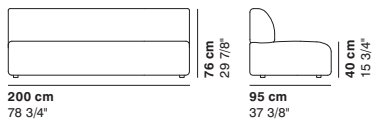

cod. 9008 / element 200