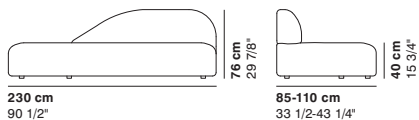

cod. 9000 / armchair

cod. 9001 / 2 seater

cod. 9002 / 2 seater major

cod. 9003 / 3 seater

cod. 9004 / right peninsula

cod. 9005 / left peninsula

cod. 9025 / small right peninsula

cod. 9026 / small left peninsula

cod. 9014 / left element peninsula

cod. 9015 / open element curved 100

290 cm  
114 1/8"

290 cm  
114 1/8"

100 cm  
39 3/8"

R 250 cm  
98 3/8"

95-135 cm  
37 3/8- 53 1/8"

95-135 cm  
37 3/8- 53 1/8"