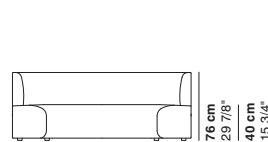

cod. 9014 / left element peninsula

cod. 9015 / open element curved 100

290 cm  
114 1/8"

290 cm  
114 1/8"

100 cm  
39 3/8"

R 250 cm  
98 3/8"

95-135 cm  
37 3/8- 53 1/8"

95-135 cm  
37 3/8- 53 1/8"

cod. 9016 / closed element curved 100

cod. 9017 / open element curved 200

cod. 9018 / closed element curved 200

100 cm  
39 3/8"

200 cm  
78 3/4"

R 250 cm  
98 3/8"

200 cm  
78 3/4"

R 250 cm  
98 3/8"

cod. 9019 / ottoman diam.70

cod. 9020 / ottoman diam.100

cod. 9021 / ottoman diam.130

40 cm  
15 3/4"

Ø 70 cm  
27 1/2"

100 cm  
39 3/8"

Ø 100 cm  
39 3/8"

130 cm  
51 1/8"