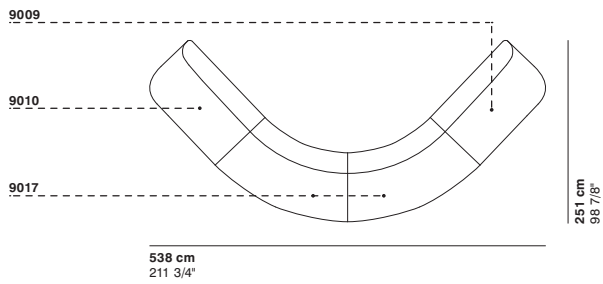

cod. 9014 / left element peninsula

cod. 9015 / open element curved 100

290 cm  
114 1/8"

290 cm  
114 1/8"

100 cm  
39 3/8"

R 250 cm  
98 3/8"

95-135 cm  
37 3/8- 53 1/8"

95-135 cm  
37 3/8- 53 1/8"

cod. 9016 / closed element curved 100

cod. 9017 / open element curved 200

cod. 9018 / closed element curved 200

100 cm  
39 3/8"

200 cm  
78 3/4"

R 250 cm  
98 3/8"

200 cm  
78 3/4"

R 250 cm  
98 3/8"

cod. 9019 / ottoman diam.70

cod. 9020 / ottoman diam.100

cod. 9021 / ottoman diam.130

40 cm  
15 3/4"

Ø 70 cm  
27 1/2"

100 cm  
39 3/8"

Ø 100 cm  
39 3/8"

130 cm  
51 1/8"

Ø 130 cm  
51 1/8"

cod. GUE01 / composition

cod. GUE02 / composition

cod. GUE03 / composition

cod. GUE04 / composition

cod. GUE05 / composition

cod. GUE06 / composition

cod. GUE07 / composition