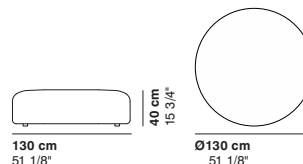

cod. 9014 / left element peninsula

cod. 9015 / open element curved 100

290 cm  
114 1/8"

290 cm  
114 1/8"

100 cm  
39 3/8"

R 250 cm  
98 3/8"

95-135 cm  
37 3/8- 53 1/8"

95-135 cm  
37 3/8- 53 1/8"

cod. 9016 / closed element curved 100

cod. 9017 / open element curved 200

cod. 9018 / closed element curved 200

100 cm  
39 3/8"

200 cm  
78 3/4"

R 250 cm  
98 3/8"

200 cm  
78 3/4"

R 250 cm  
98 3/8"

cod. 9019 / ottoman diam.70

cod. 9020 / ottoman diam.100

cod. 9021 / ottoman diam.130

40 cm  
15 3/4"

Ø 70 cm  
27 1/2"

100 cm  
39 3/8"

Ø 100 cm  
39 3/8"

130 cm  
51 1/8"

Ø 130 cm  
51 1/8"

cod. GUE01 / composition

cod. GUE02 / composition

cod. GUE03 / composition

cod. GUE04 / composition

cod. GUE05 / composition

cod. GUE06 / composition

cod. GUE07 / composition