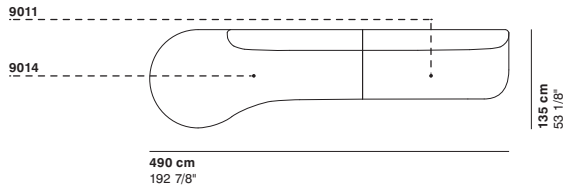

cod. 9014 / left element peninsula

cod. 9015 / open element curved 100

290 cm  
114 1/8"

290 cm  
114 1/8"

100 cm  
39 3/8"

R 250 cm  
98 3/8"

95-135 cm  
37 3/8- 53 1/8"

95-135 cm  
37 3/8- 53 1/8"

cod. 9016 / closed element curved 100

cod. 9017 / open element curved 200

cod. 9018 / closed element curved 200

100 cm  
39 3/8"

200 cm  
78 3/4"

R 250 cm  
98 3/8"

200 cm  
78 3/4"

R 250 cm  
98 3/8"

cod. 9019 / ottoman diam.70

cod. 9020 / ottoman diam.100

cod. 9021 / ottoman diam.130

40 cm  
15 3/4"

Ø 70 cm  
27 1/2"

100 cm  
39 3/8"

Ø 100 cm  
39 3/8"

130 cm  
51 1/8"

Ø 130 cm  
51 1/8"

cod. GUE01 / composition

cod. GUE02 / composition

cod. GUE03 / composition

cod. GUE04 / composition

cod. GUE05 / composition

cod. GUE06 / composition

cod. GUE07 / composition