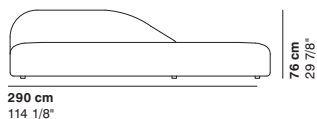

cod. 9000 / armchair

cod. 9001 / 2 seater

cod. 9002 / 2 seater major

cod. 9003 / 3 seater

cod. 9004 / right peninsula

cod. 9005 / left peninsula

cod. 9025 / small right peninsula

cod. 9026 / small left peninsula

cod. 9014 / left element peninsula

cod. 9015 / open element curved 100

290 cm  
114 1/8"

290 cm  
114 1/8"

100 cm  
39 3/8"

R 250 cm  
98 3/8"

95-135 cm  
37 3/8- 53 1/8"

95-135 cm  
37 3/8- 53 1/8"