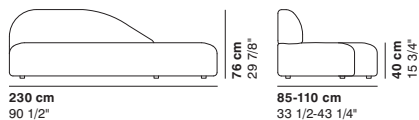

cod. 9000 / armchair

cod. 9001 / 2 seater

cod. 9002 / 2 seater major

cod. 9003 / 3 seater

cod. 9004 / right peninsula

cod. 9005 / left peninsula

cod. 9025 / small right peninsula

cod. 9026 / small left peninsula

cod. 9014 / left element peninsula

cod. 9015 / open element curved 100

290 cm  
114 1/8"

290 cm  
114 1/8"

100 cm  
39 3/8"

R 250 cm  
98 3/8"

95-135 cm  
37 3/8- 53 1/8"

95-135 cm  
37 3/8- 53 1/8"