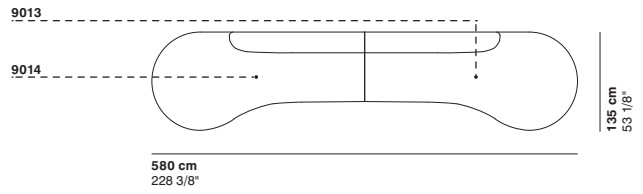

cod. 9014 / left element peninsula

cod. 9015 / open element curved 100

290 cm  
114 1/8"

290 cm  
114 1/8"

100 cm  
39 3/8"

R 250 cm  
98 3/8"

95-135 cm  
37 3/8- 53 1/8"

95-135 cm  
37 3/8- 53 1/8"

cod. 9016 / closed element curved 100

cod. 9017 / open element curved 200

cod. 9018 / closed element curved 200

100 cm  
39 3/8"

200 cm  
78 3/4"

R 250 cm  
98 3/8"

200 cm  
78 3/4"

R 250 cm  
98 3/8"

cod. 9019 / ottoman diam.70

cod. 9020 / ottoman diam.100

cod. 9021 / ottoman diam.130

40 cm  
15 3/4"

Ø 70 cm  
27 1/2"

100 cm  
39 3/8"

Ø 100 cm  
39 3/8"

130 cm  
51 1/8"

Ø 130 cm  
51 1/8"

cod. GUE01 / composition

cod. GUE02 / composition

cod. GUE03 / composition

cod. GUE04 / composition

cod. GUE05 / composition

cod. GUE06 / composition

cod. GUE07 / composition