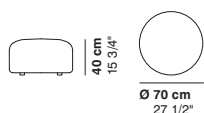

cod. 9014 / left element peninsula

cod. 9015 / open element curved 100

290 cm  
114 1/8"

290 cm  
114 1/8"

100 cm  
39 3/8"

R 250 cm  
98 3/8"

95-135 cm  
37 3/8- 53 1/8"

95-135 cm  
37 3/8- 53 1/8"

cod. 9016 / closed element curved 100

cod. 9017 / open element curved 200

cod. 9018 / closed element curved 200

100 cm  
39 3/8"

200 cm  
78 3/4"

R 250 cm  
98 3/8"

200 cm  
78 3/4"

R 250 cm  
98 3/8"

cod. 9019 / ottoman diam.70

cod. 9020 / ottoman diam.100

cod. 9021 / ottoman diam.130

40 cm  
15 3/4"

Ø 70 cm  
27 1/2"

100 cm  
39 3/8"

Ø 100 cm  
39 3/8"

130 cm  
51 1/8"