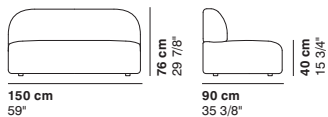

cod. 9001 / 2 seater