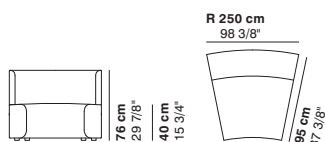

cod. 9014 / left element peninsula

cod. 9015 / open element curved 100

290 cm  
114 1/8"

290 cm  
114 1/8"

100 cm  
39 3/8"

R 250 cm  
98 3/8"

95-135 cm  
37 3/8- 53 1/8"

95-135 cm  
37 3/8- 53 1/8"

cod. 9016 / closed element curved 100

cod. 9017 / open element curved 200

cod. 9018 / closed element curved 200

100 cm  
39 3/8"

200 cm  
78 3/4"

R 250 cm  
98 3/8"

200 cm  
78 3/4"

R 250 cm  
98 3/8"