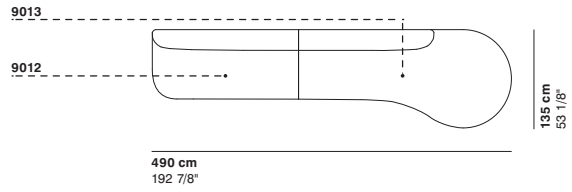

cod. 9014 / left element peninsula

cod. 9015 / open element curved 100

290 cm  
114 1/8"

290 cm  
114 1/8"

100 cm  
39 3/8"

R 250 cm  
98 3/8"

95-135 cm  
37 3/8- 53 1/8"

95-135 cm  
37 3/8- 53 1/8"

cod. 9016 / closed element curved 100

cod. 9017 / open element curved 200

cod. 9018 / closed element curved 200

100 cm  
39 3/8"

200 cm  
78 3/4"

R 250 cm  
98 3/8"

200 cm  
78 3/4"

R 250 cm  
98 3/8"

cod. 9019 / ottoman diam.70

cod. 9020 / ottoman diam.100

cod. 9021 / ottoman diam.130

40 cm  
15 3/4"

Ø 70 cm  
27 1/2"

100 cm  
39 3/8"

Ø 100 cm  
39 3/8"

130 cm  
51 1/8"

Ø 130 cm  
51 1/8"

cod. GUE01 / composition

cod. GUE02 / composition

cod. GUE03 / composition

cod. GUE04 / composition

cod. GUE05 / composition

cod. GUE06 / composition

cod. GUE07 / composition