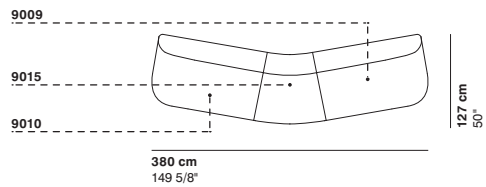

cod. 9014 / left element peninsula

cod. 9015 / open element curved 100

290 cm  
114 1/8"

290 cm  
114 1/8"

100 cm  
39 3/8"

R 250 cm  
98 3/8"

95-135 cm  
37 3/8- 53 1/8"

95-135 cm  
37 3/8- 53 1/8"

cod. 9016 / closed element curved 100

cod. 9017 / open element curved 200

cod. 9018 / closed element curved 200

100 cm  
39 3/8"

200 cm  
78 3/4"

R 250 cm  
98 3/8"

200 cm  
78 3/4"

R 250 cm  
98 3/8"

cod. 9019 / ottoman diam.70

cod. 9020 / ottoman diam.100

cod. 9021 / ottoman diam.130

40 cm  
15 3/4"

Ø 70 cm  
27 1/2"

100 cm  
39 3/8"

Ø 100 cm  
39 3/8"

130 cm  
51 1/8"

Ø 130 cm  
51 1/8"

cod. GUE01 / composition

cod. GUE02 / composition

cod. GUE03 / composition

cod. GUE04 / composition

cod. GUE05 / composition

cod. GUE06 / composition

cod. GUE07 / composition