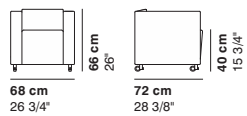

---

cod. 2104N / **armchair with wheels**

cod. 2101N / **armchair**