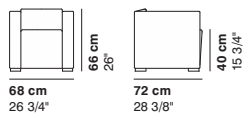

---

cod. 2104N / **armchair with wheels**

cod. 2101N / **armchair**