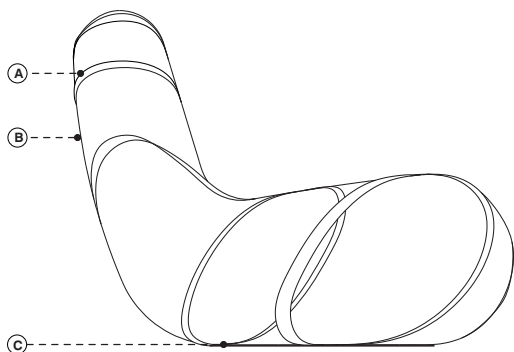


Aria

laCividina

Family

Armchair

Designer

Antonio Rodriguez / 2012

A. Telaio in acciaio verniciato
B. Rivestimento in cuoio
C. Feltro

A. Lacquered stainless steel frame
B. Saddle leather cover
C. Felt

116 cm
45 5/8"

100 cm
39 3/8"