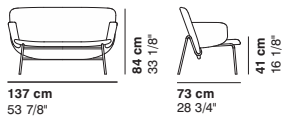

cod. 8873 / **steel_low sofa with arms**