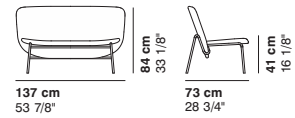

cod. 8872 / **steel_low sofa**