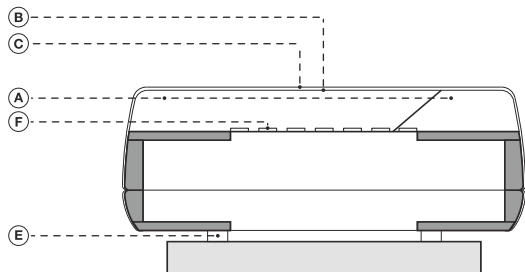


Node +

Family

Armchair / Sofa / Dormeuse
/ Ottoman / Bench / System
/ Coffee Table

Designer

Ben van Berkel / UNStudio / 2021

Link

www.read-mo.re/node+

Seat