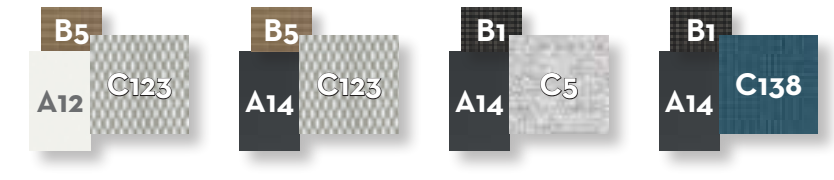

SOFA LOUNGE XL DX / CODE: SALXLDX

	Width	Depth	Height	H. armrest	H. seat	H. cushion
cm	141	160	85	52	38	20
inch	55.5	63.0	33.5	20.5	15.0	7.9

SOFA LOUNGE XL SX / CODE: SALXLSX

	Width	Depth	Height	H. armrest	H. seat	H. cushion
cm	141	160	85	52	38	20
inch	55.5	63.0	33.5	20.5	15.0	7.9

BENCH / CODE: SALBEN

	Width	Depth	Height	H. cushion
cm	185	95	38	20
inch	72.8	37.4	15.0	7.9

ARMREST FOR BENCH / CODE: SALBENARM

	Width	Depth	Height
cm	32	57	31
inch	12.6	22.4	12.2

POUF / CODE: SALPUF

	Width	Depth	Height	H. cushion
cm	94	94	38	20
inch	37.0	37.0	15.0	7.9