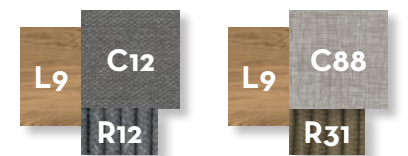

grey

mèleange grey

Synthetic ropes

grey

dove

Hpl table top

grey

SOFA / CODE: MONTEKDIV

Width	Depth	Height	H. seat	H. cushion
184	72	67	37	10

LIVING ARMCHAIR / CODE: MONTEKPL

Width	Depth	Height	H. seat	H. cushion
84	72	67	37	10

COFFEE TABLE 45X45 / CODE: MONTEKTC45L

Width	Depth	Height
45	45	31