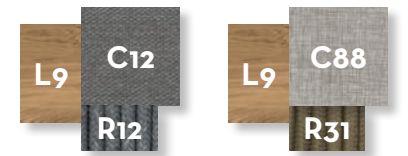

grey

mèleange grey

Synthetic ropes

grey

dove

Hpl table top

grey

SOFA / CODE: MONTEKDIV

Width	Depth	Height	H. seat	H. cushion
184	72	67	37	10

LIVING ARMCHAIR / CODE: MONTEKPL

Width	Depth	Height	H. seat	H. cushion
84	72	67	37	10

COFFEE TABLE 45X45 / CODE: MONTEKTC45L

Width	Depth	Height
45	45	31