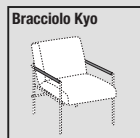

Note:

Chair Kyo with optional bonded leather armrests cover

Isa chair with leather backrest.

Isa

Kyo

Isa

Kyo

Piedini - Feet:

Grey wood (LE12)

Nero (ME09)
Light brown (ME11)

Accessori - Accessories:

Naturale (CR01)
Marrone (CR02)
Tortora (CR03)
Grigio (CR05)
Testa di Moro (CR08)
Canapa (CR10)

Grigio (CR05)
Testa di Moro (CR08)