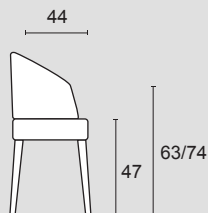

Sedie Isa - Kyo

	  Sedia Isa - Chair Isa	-	 Sedia Kyo - Chair Kyo
Rivestimento Upholstering (7)	Sfoderabile Removable	-	-
	Non sfoderabile Not removable		
Imbottiture Padding (4-5-6)	 Tecnoform D.35kg/m³		 Tecnoform D.35kg/m³

INFORMAZIONI TECNICHE

Struttura: 1-2

Sedia Isa: telaio in legno massiccio e pannello di multistrati di legno in classe E1

Sedia Kyo: struttura in tubolare di acciaio e pannello di multistrati di legno in classe E1.

Molleggio: 2-3

Sedia Isa: Sedia Kyo: seduta in pannello di legno multistrati.

Sedia Kyo: seduta in pannello di legno multistrati.

Note:

Sedia Kyo con rivestimento opzionale dei braccioli in cuoio.

Sedia isa con schienale in cuoio.

TECHNICAL INFORMATION

Structure: 1-2

Isa chair: solid wood frame and plywood panel in class E1

Kyo chair: tubular steel structure and plywood panel in class E1.

Springing: 2-3

Isa chair

Kyo chair: seat in plywood panel.

Note:

Chair Kyo with optional bonded leather armrests cover

Isa chair with leather backrest.

Isa

Piedini - Feet:

Grey wood (LE12)

Nero (ME09)
Light brown (ME11)

Accessori - Accessories:

Naturale (CR01)
Marrone (CR02)
Tortora (CR03)
Grigio (CR05)
Testa di Moro (CR08)
Canapa (CR10)

Grigio (CR05)
Testa di Moro (CR08)