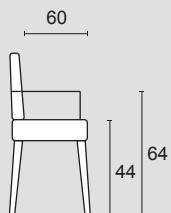

TECHNICAL INFORMATION

Structure: 1-2

Isa chair: solid wood frame and plywood panel in class E1

Kyo chair: tubular steel structure and plywood panel in class E1.

Springing: 2-3

Isa chair

Kyo chair: seat in plywood panel.

Note:

Chair Kyo with optional bonded leather armrests cover

Isa chair with leather backrest.

Isa

Kyo

Isa

Kyo

Piedini - Feet: