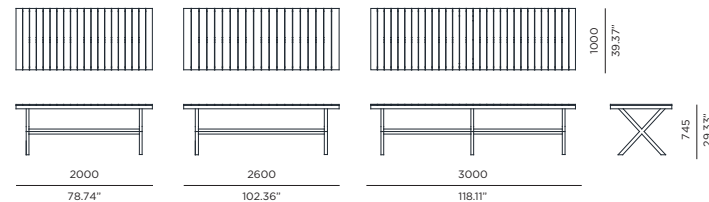

LCA / COAST

Coast-04A/04B/04C Dining table 2000-2600-3000

FRAME

Asteroid Powdercoat

White Powdercoat

TABLE TOP

Teak

SPECIAL FEATURES

PROTECTIVE COVER

DESCRIPTION:

With a folding mechanism for convenient storage and mobility, teak accents, and a 1-3/4 inch, solid aluminium frame, the LCA mixes detail and quality with everyday functionality. By the beach, or on the patio, the LCA can be taken with you on any outdoor adventure.